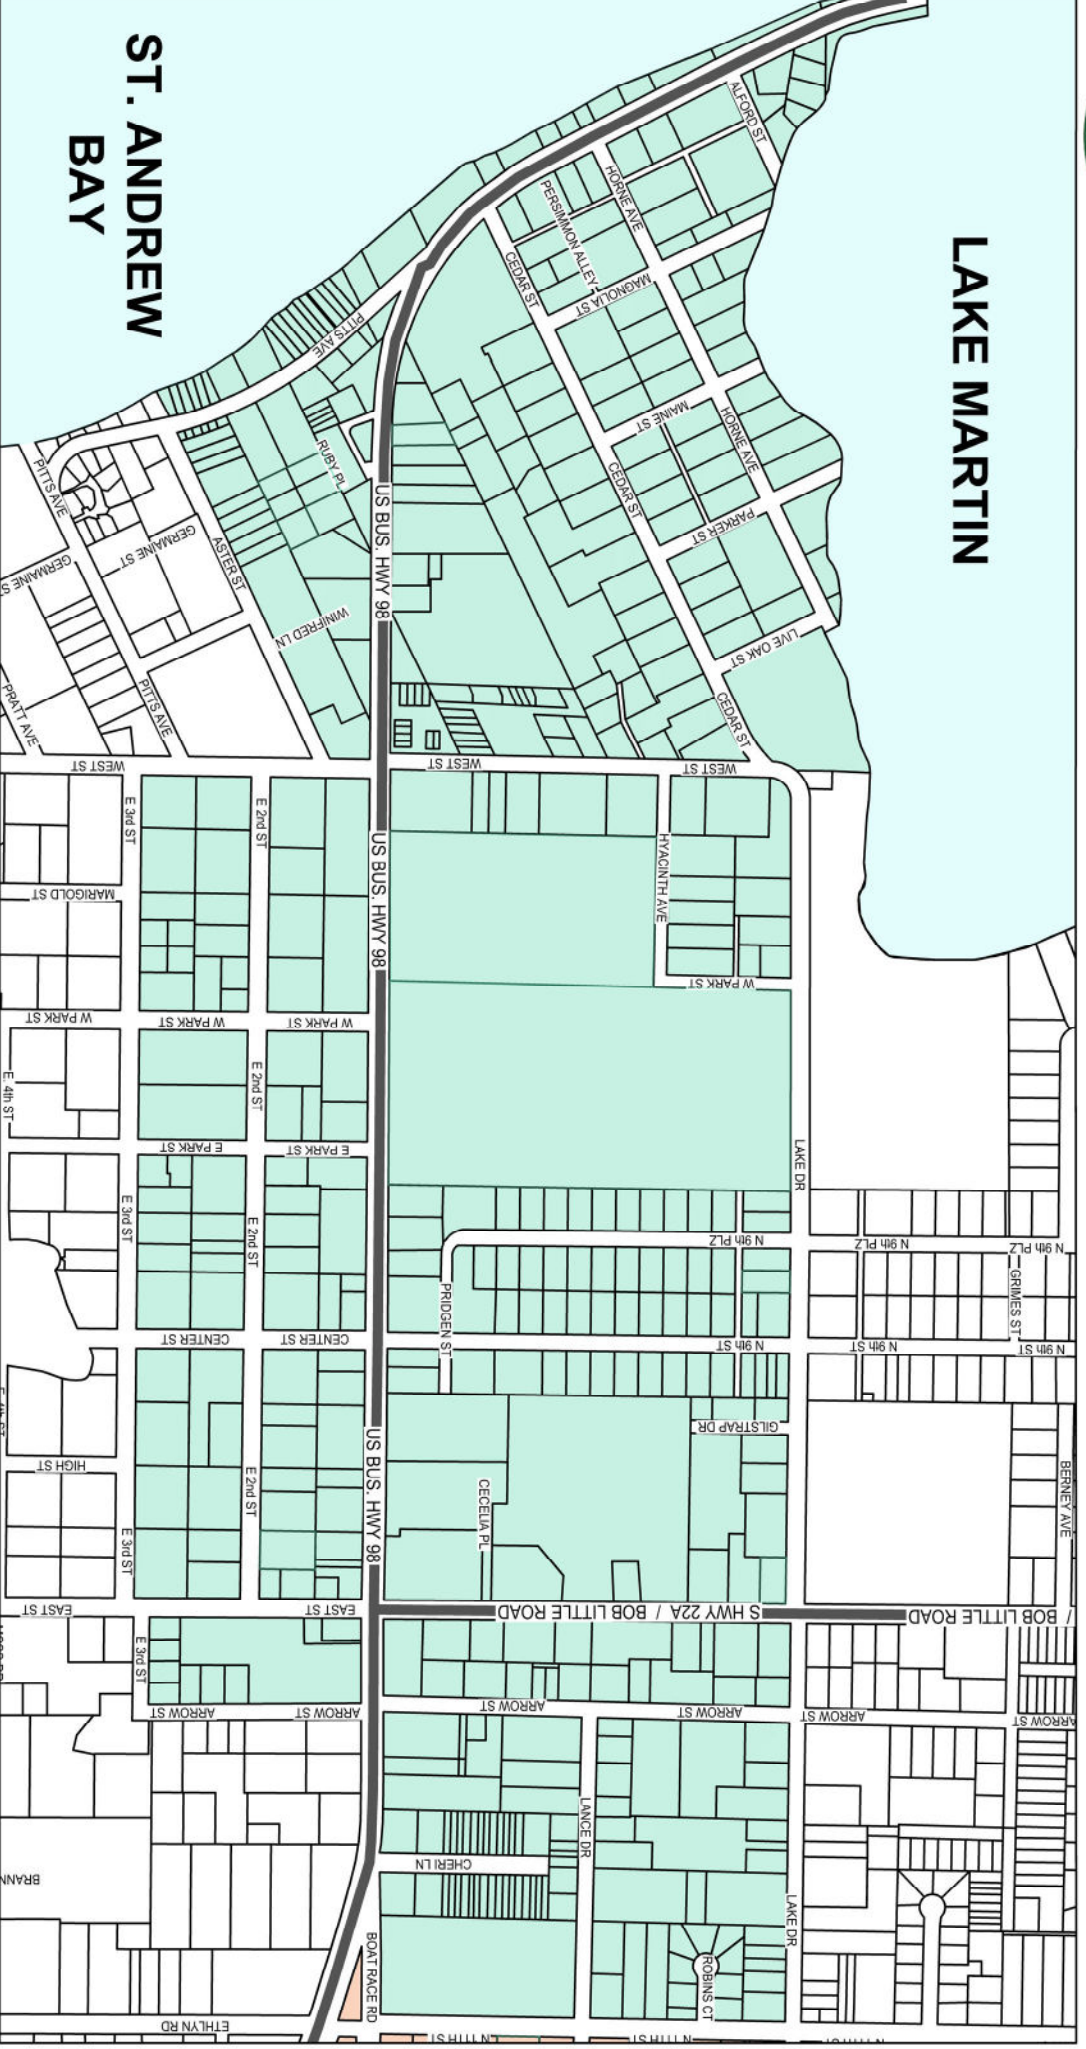

# CITY OF PARKER COMMUNITY REDEVELOPMENT DESIGN OVERLAY SUBAREA 1 - MAIN STREET

OVERLAY SUBAREA 1  
MAIN STREET