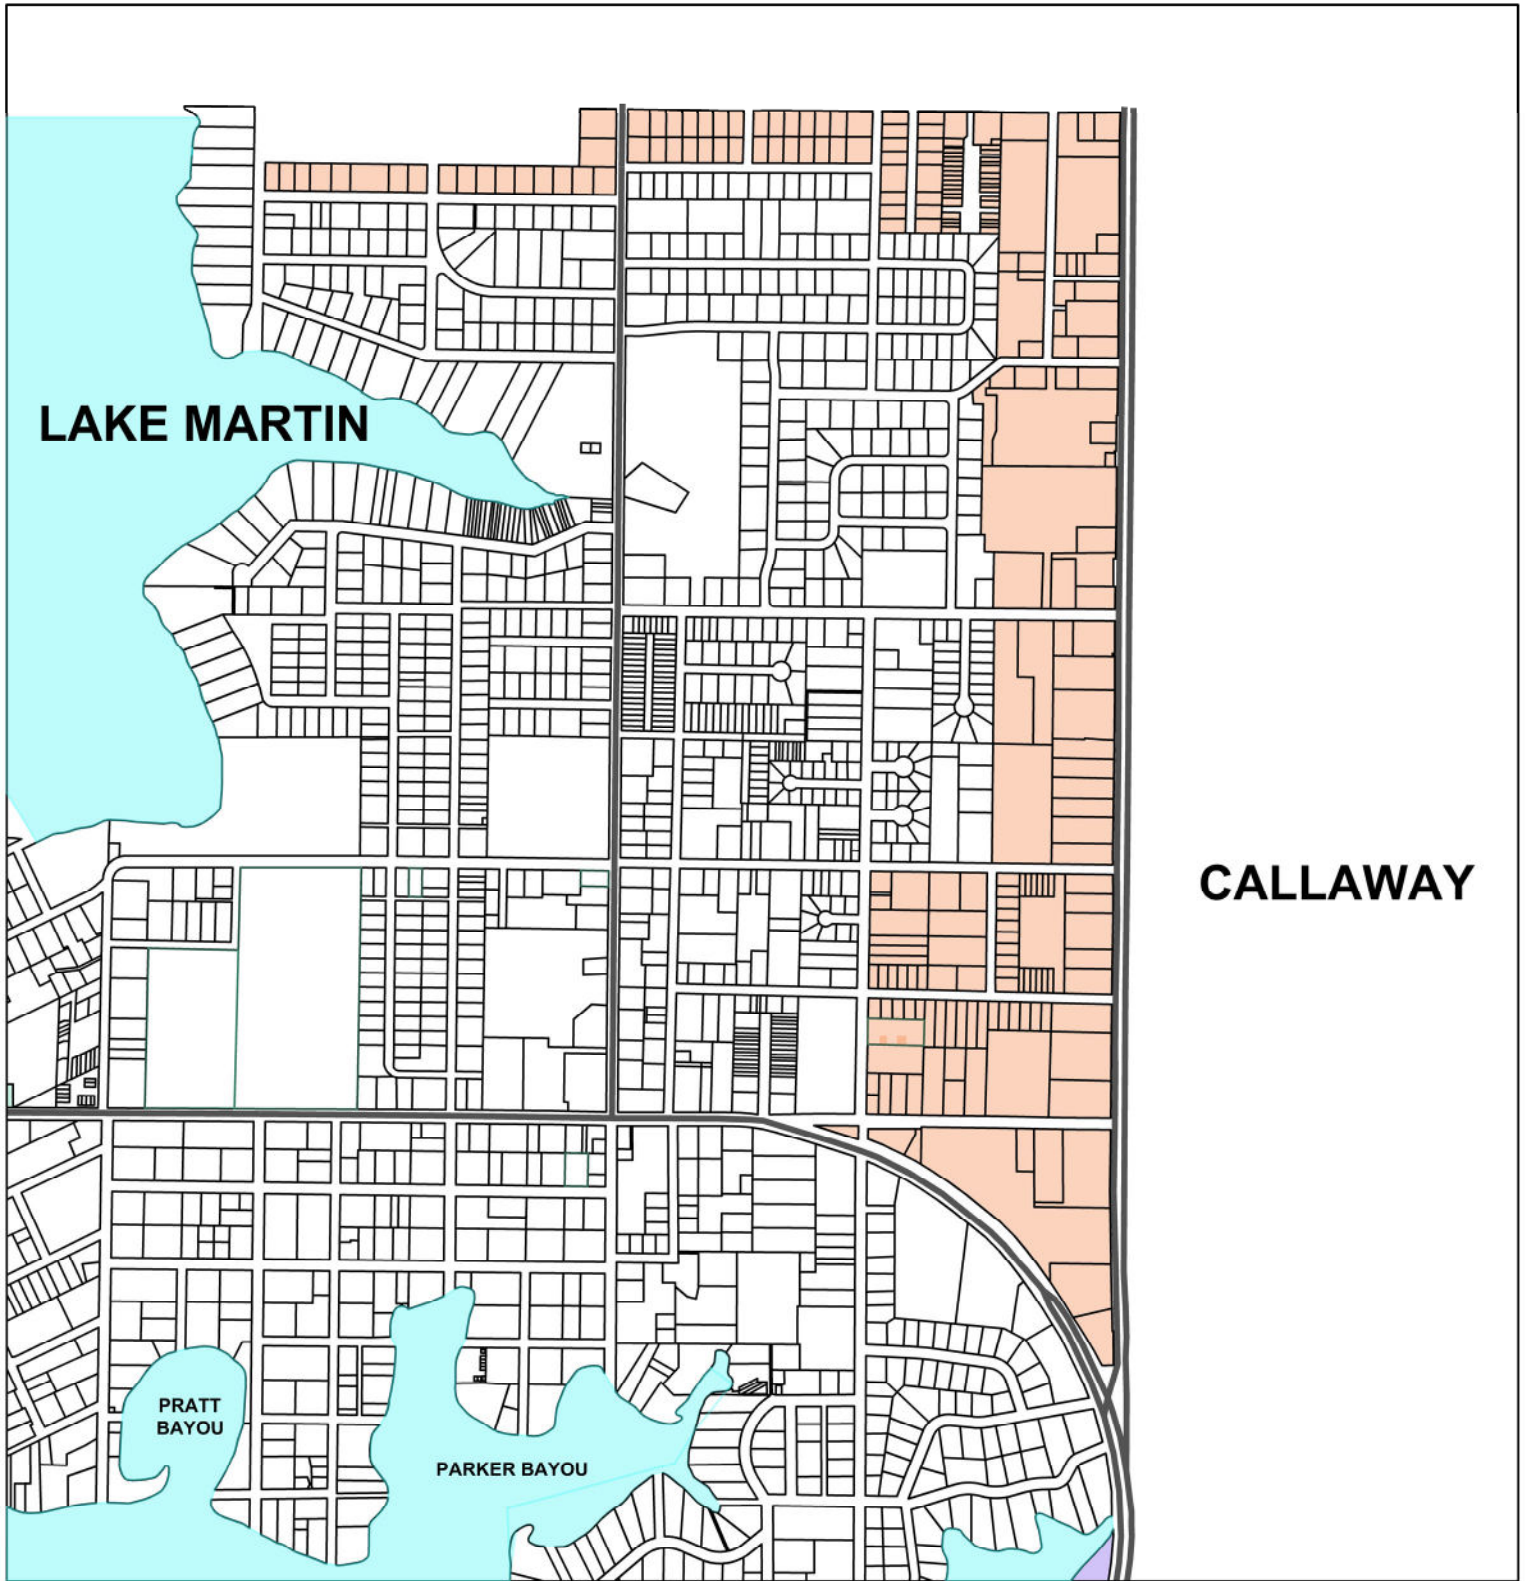

CITY OF PARKER

COMMUNITY REDEVELOPMENT DESIGN OVERLAY

SUBAREA 3 - COMMERCIAL INTENSIVE

Graphic Scale in Feet