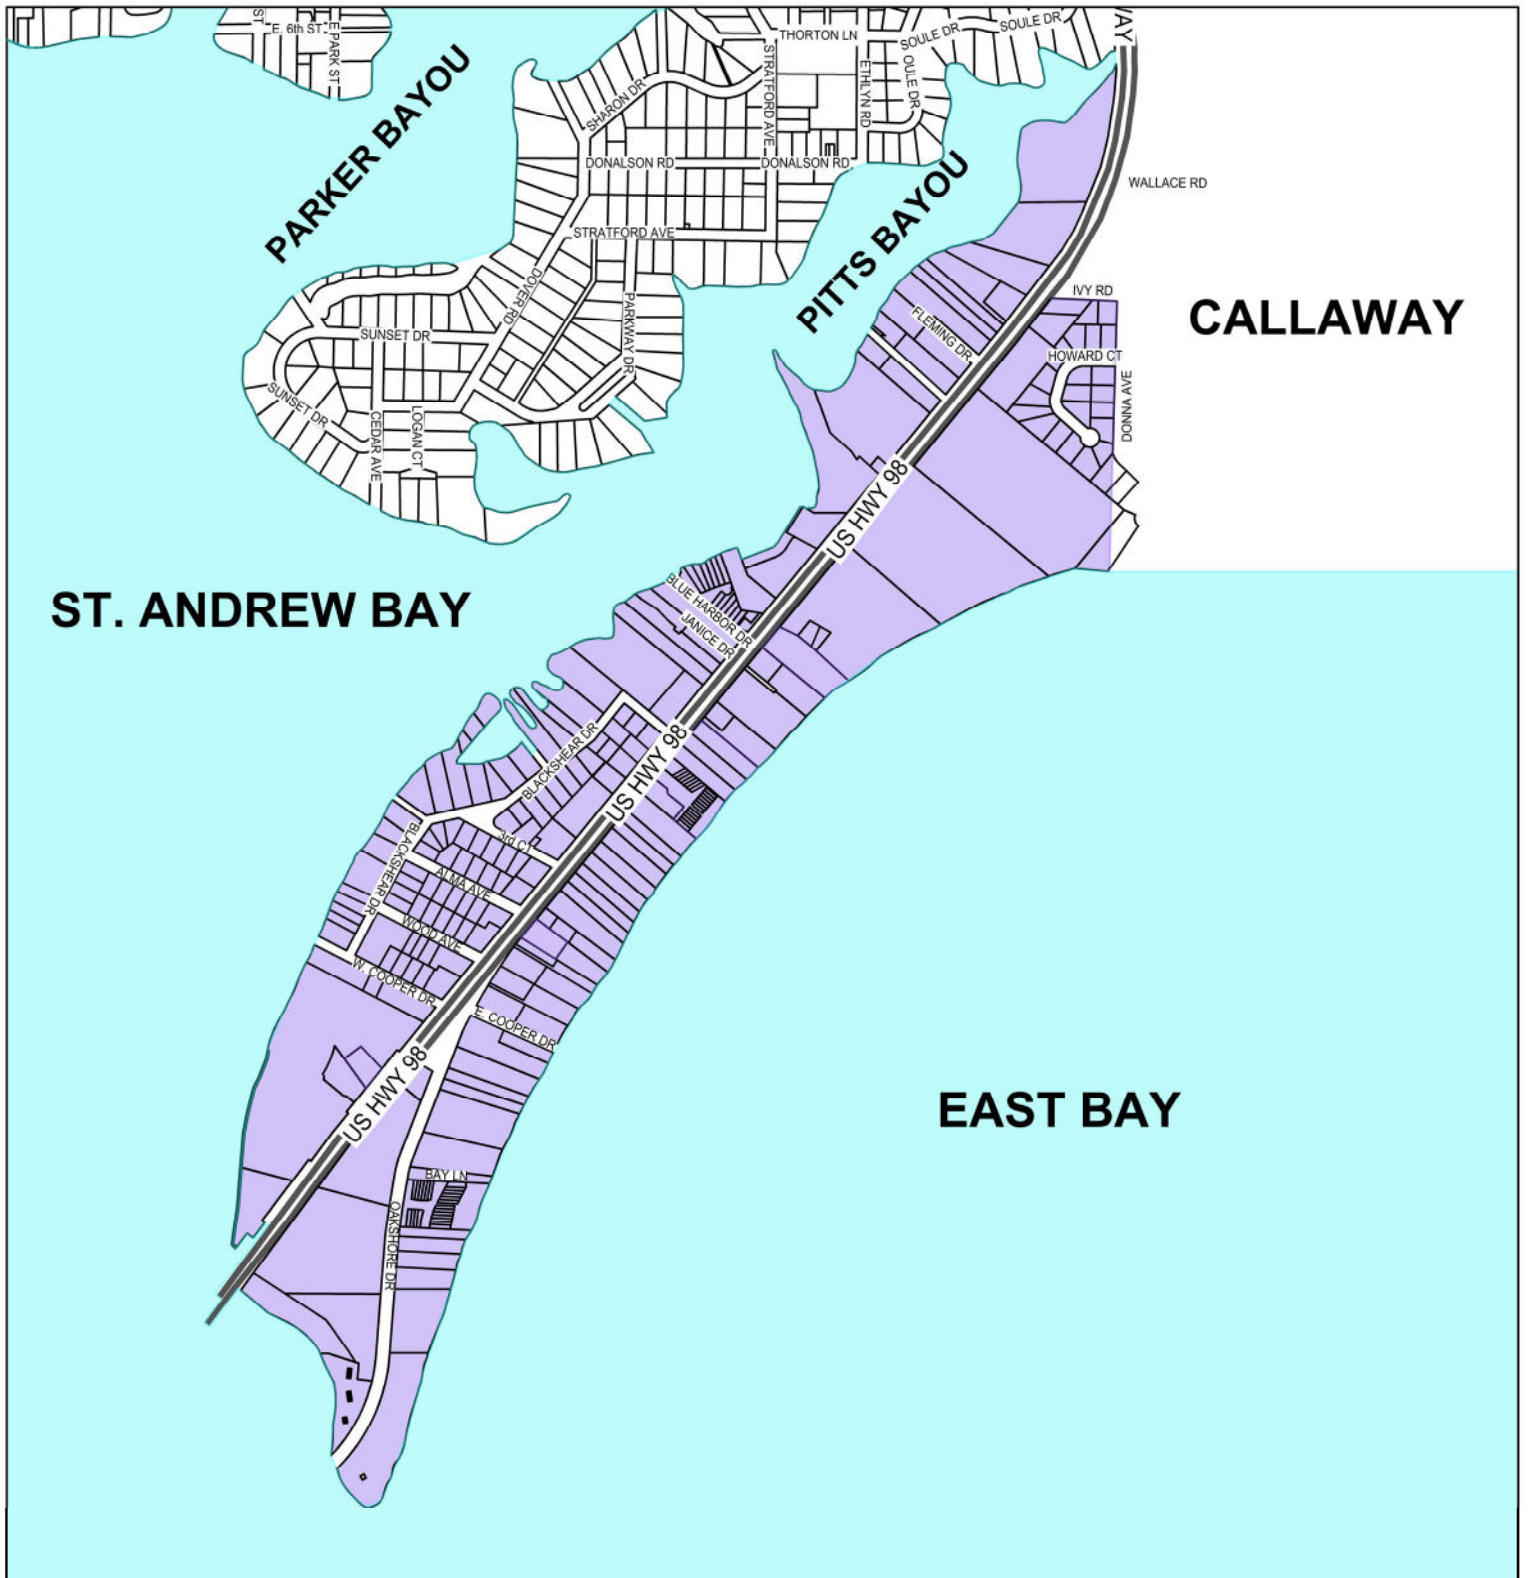

CITY OF PARKER COMMUNITY REDEVELOPMENT DESIGN OVERLAY SUBAREA 2 - MIXED USE PARKWAY

 **OVERLAY SUBAREA 2
MIXED USE PARKWAY**

Graphic Scale in Feet