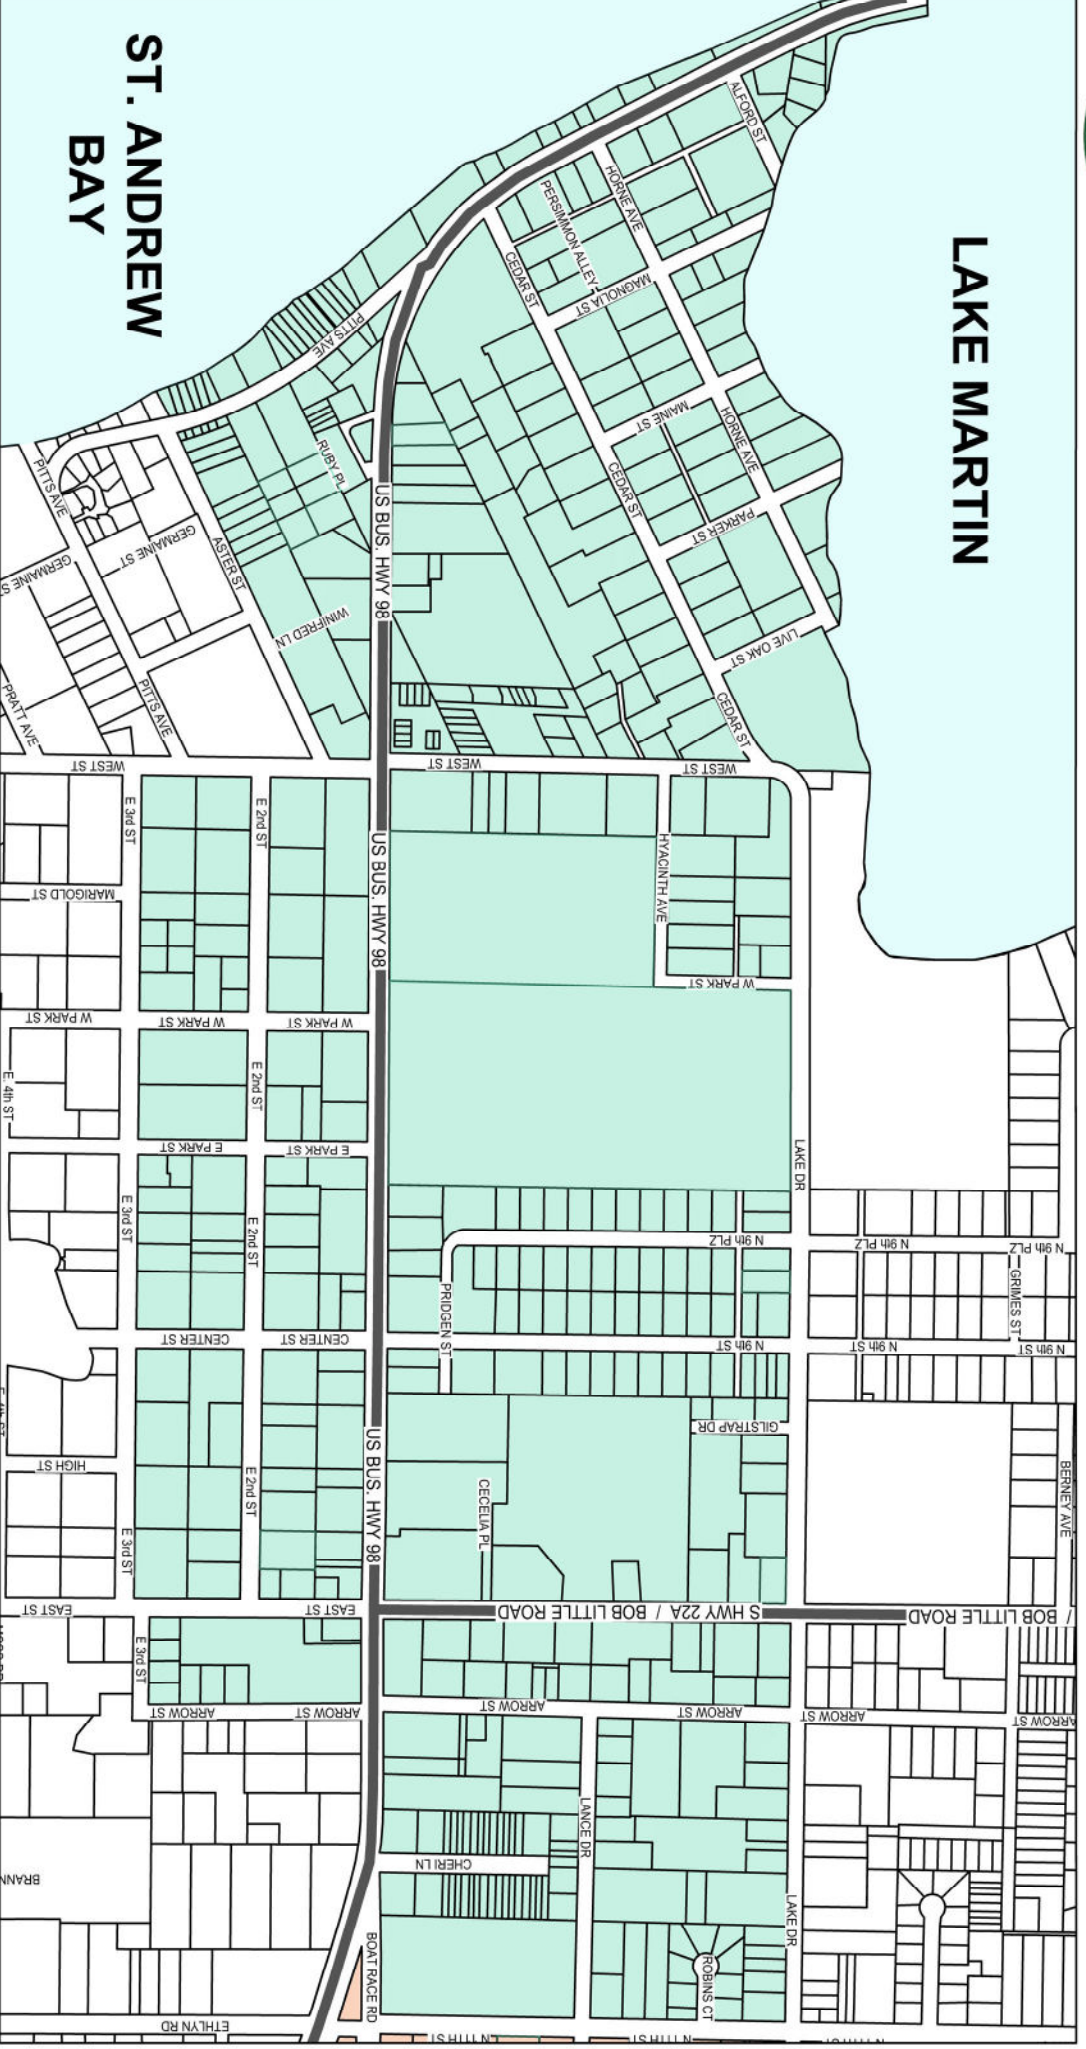

CITY OF PARKER COMMUNITY REDEVELOPMENT DESIGN OVERLAY SUBAREA 1 - MAIN STREET

OVERLAY SUBAREA 1
MAIN STREET

Graphic Scale in Feet