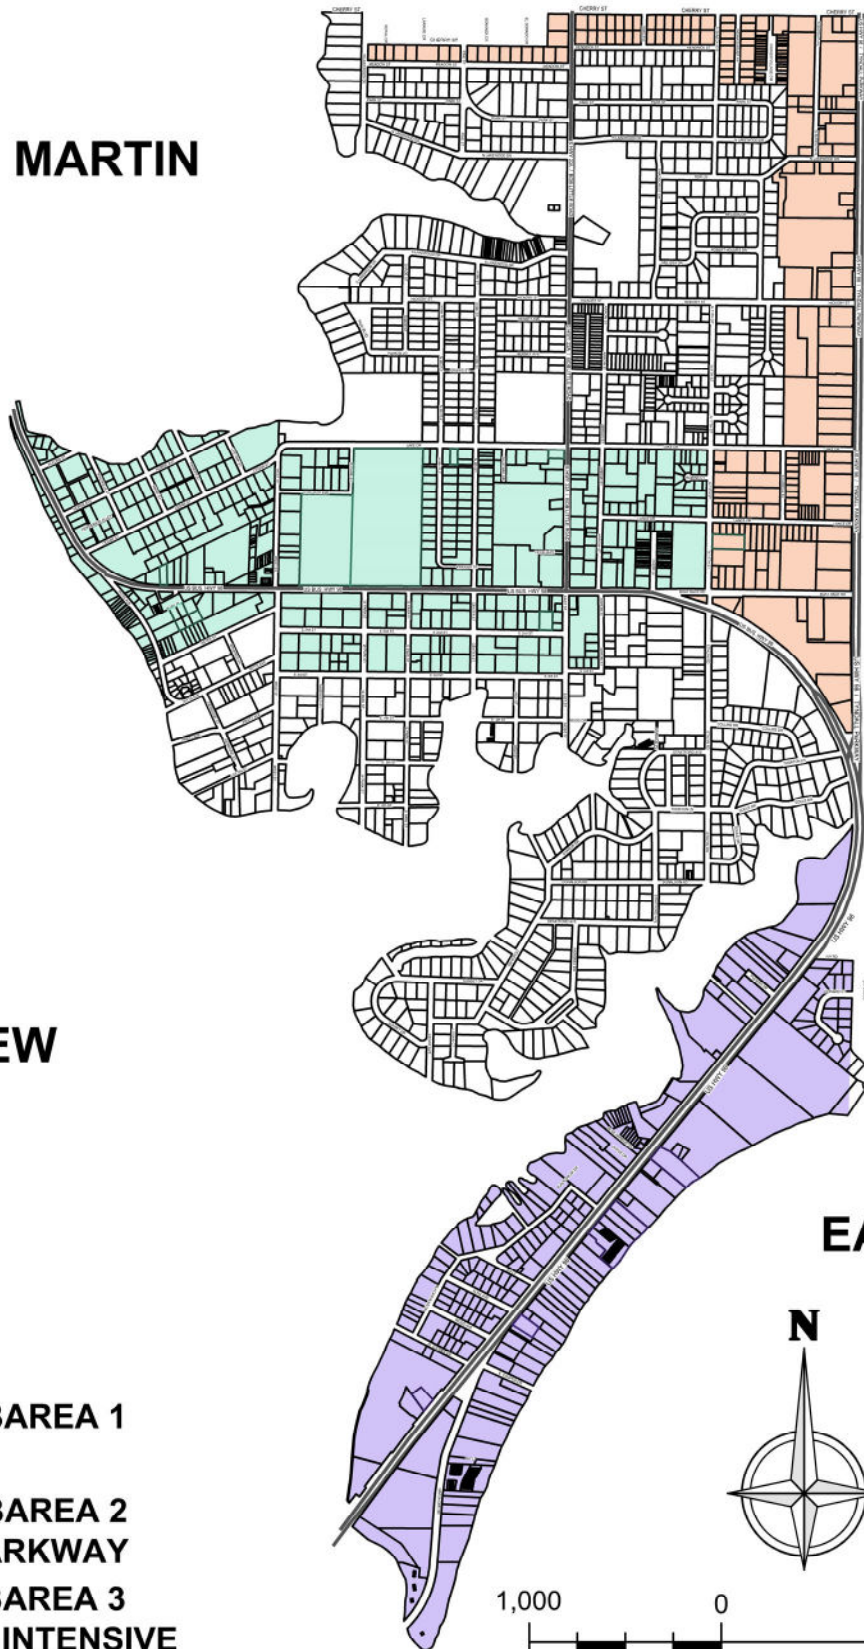

CITY OF PARKER COMMUNITY REDEVELOPMENT DESIGN OVERLAY

LAKE MARTIN

CALLAWAY

**ST. ANDREW
BAY**

EAST BAY

-  **OVERLAY SUBAREA 1
MAIN STREET**
-  **OVERLAY SUBAREA 2
MIXED USE PARKWAY**
-  **OVERLAY SUBAREA 3
COMMERCIAL INTENSIVE**

Graphic Scale in Feet