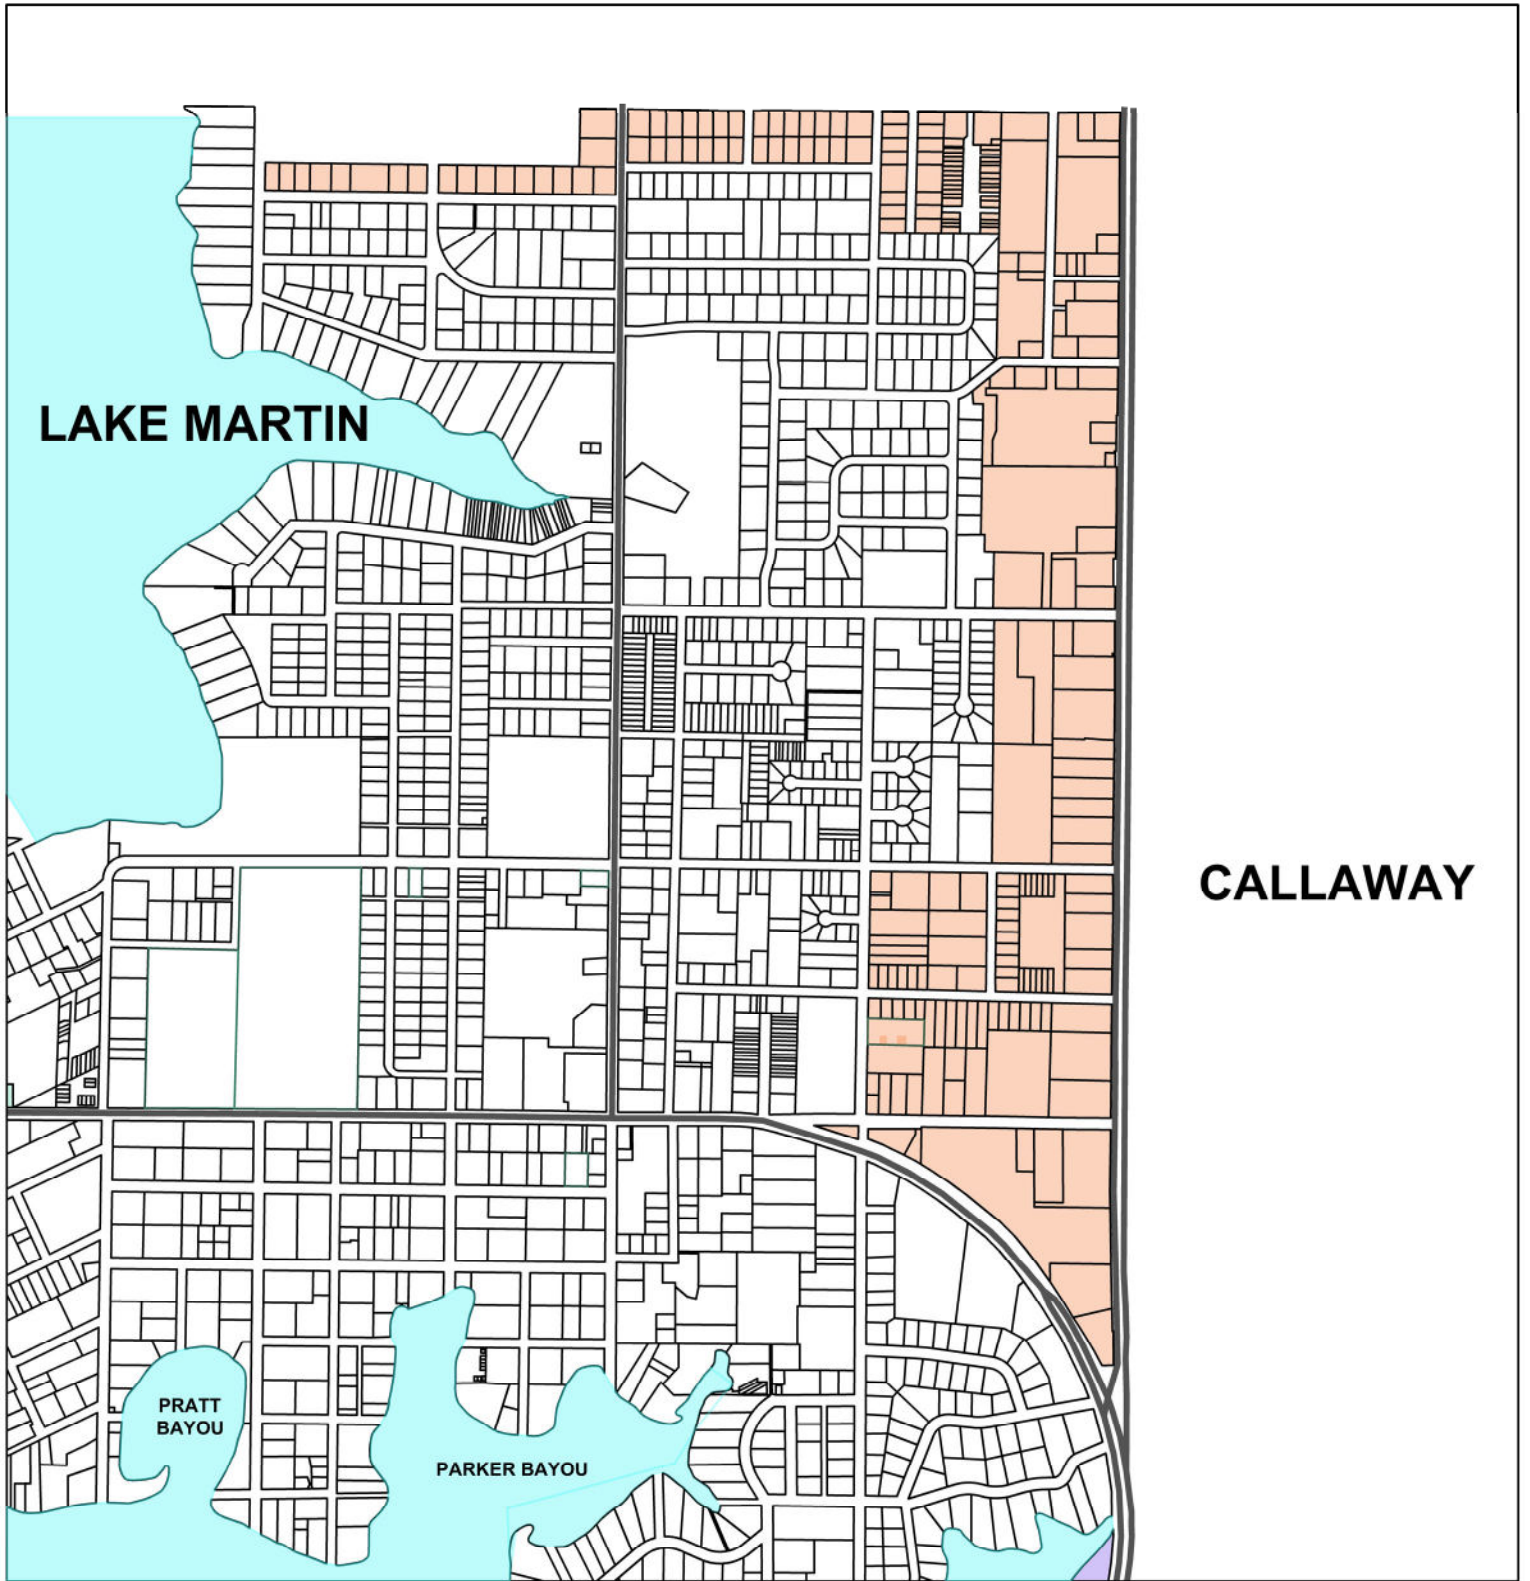

CITY OF PARKER COMMUNITY REDEVELOPMENT DESIGN OVERLAY SUBAREA 3 - COMMERCIAL INTENSIVE

 OVERLAY SUBAREA 3
COMMERCIAL INTENSIVE

Graphic Scale in Feet