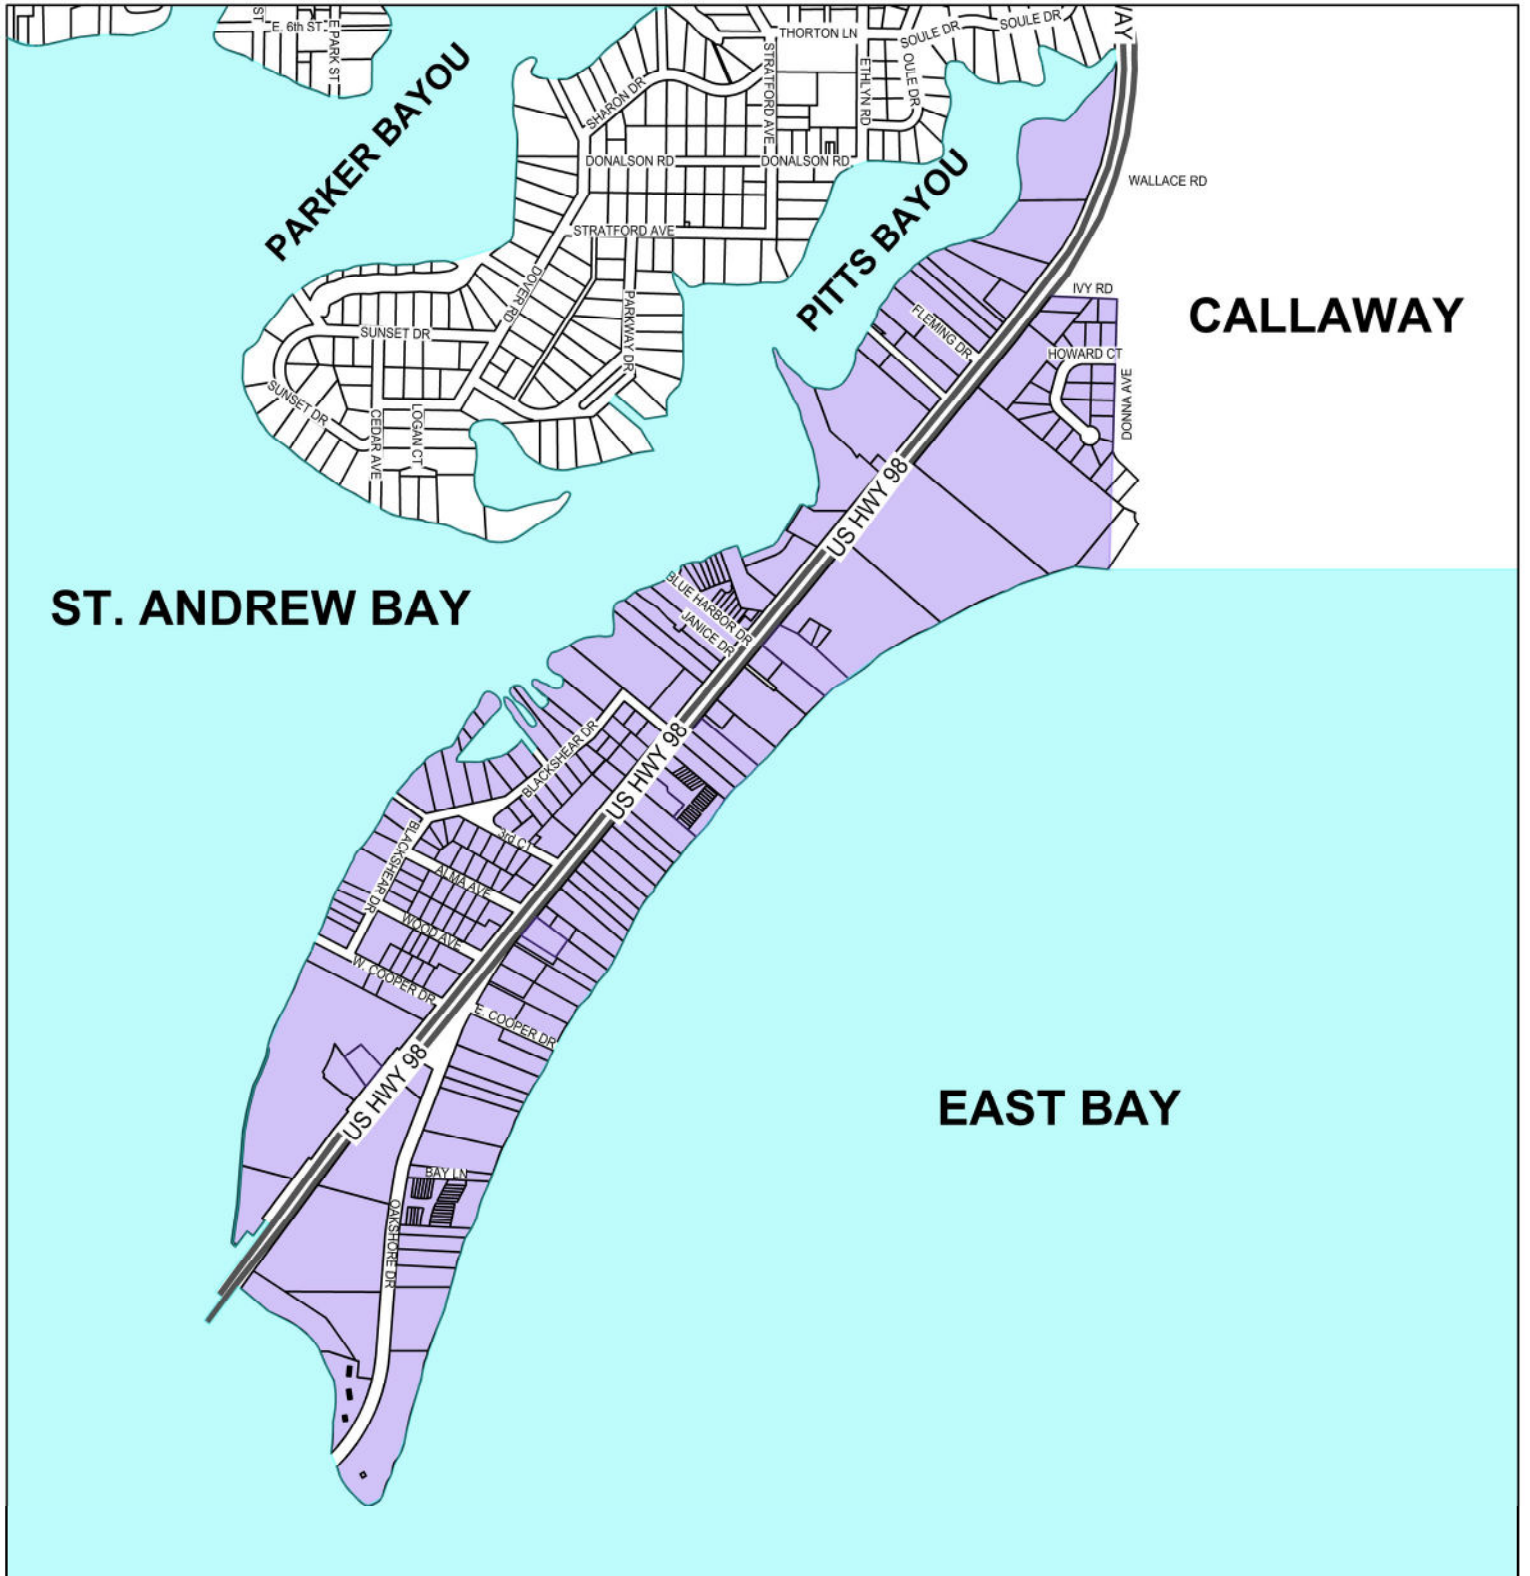

CITY OF PARKER COMMUNITY REDEVELOPMENT DESIGN OVERLAY SUBAREA 2 - MIXED USE PARKWAY

 **OVERLAY SUBAREA 2
MIXED USE PARKWAY**

Graphic Scale in Feet