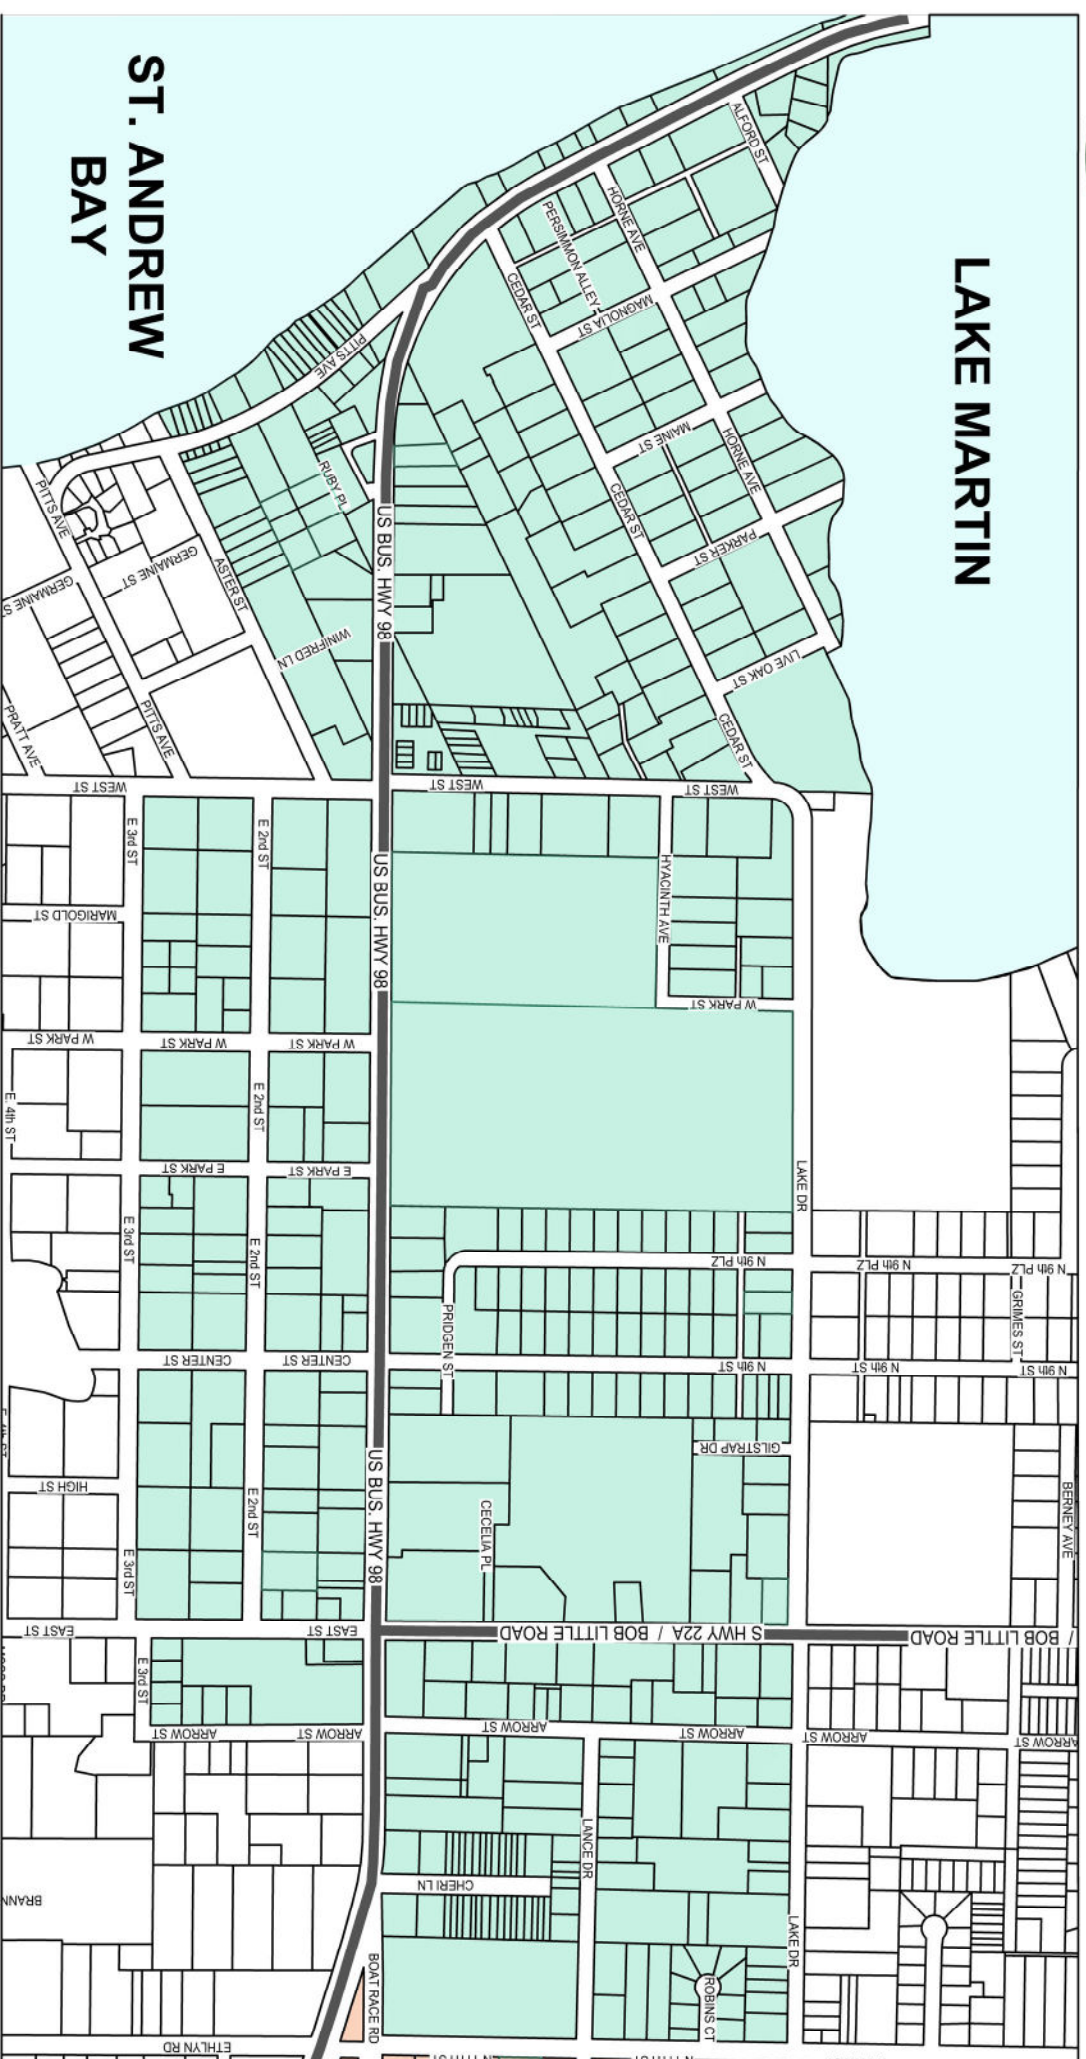

CITY OF PARKER COMMUNITY REDEVELOPMENT DESIGN OVERLAY SUBAREA 1 - MAIN STREET

OVERLAY SUBAREA 1
MAIN STREET